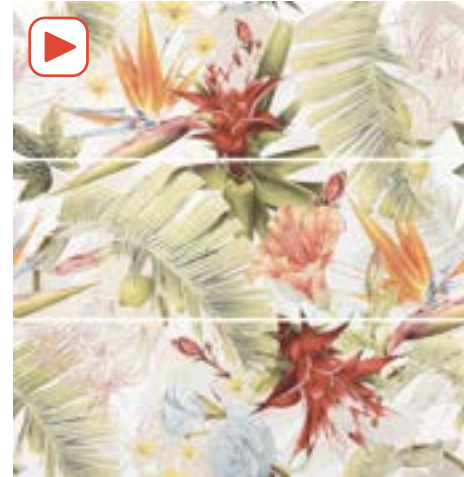

DECOR GRAVITY MULTI
35 X 100 / 14" X 40" **K78/P**

DECOR SET(3) CLOUD
35 X 100 / 14" X 40" **K78/P**