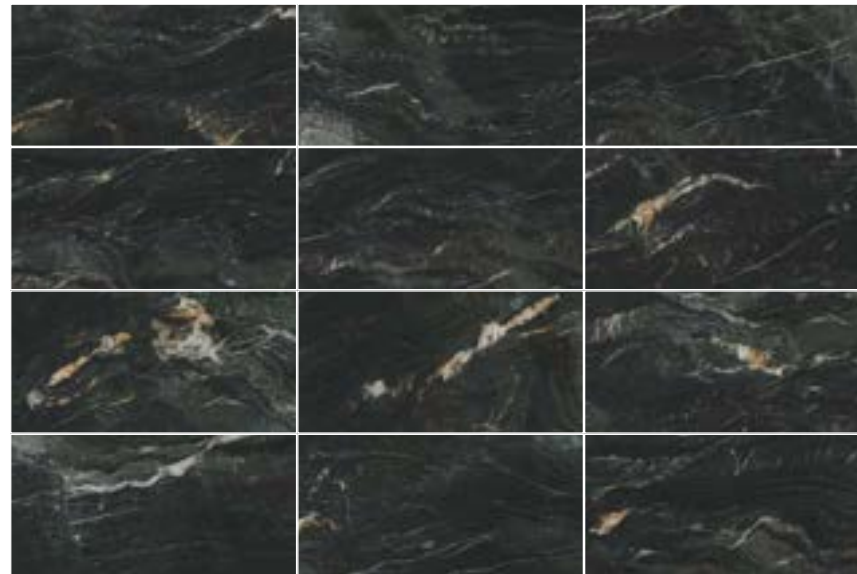

Saint laurent

VARIACIÓN DE DISEÑO · GRAPHIC FACES

60X120 - 12 PIEZAS/12 PIECES/12 PIÈCES