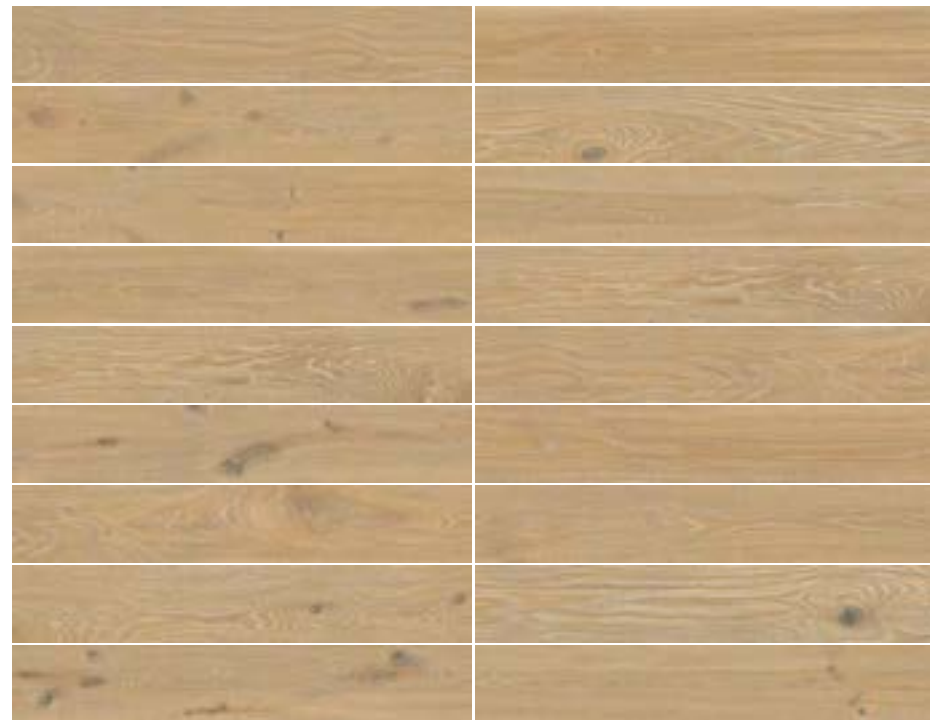

TRIANA HAYA RECT
20 X 120 / 8" X 48" R52/M

C3 R11 ANTI-SLIP TRIANA HAYA RECT
20 X 120 / 8" X 48" N72/M

TRIANA DESIERTO RECT
20 X 120 / 8" X 48" R52/M

C3 R11 ANTI-SLIP TRIANA DESIERTO RECT
20 X 120 / 8" X 48" N72/M

TRIANA CAOBA RECT
20 X 120 / 8" X 48" R52/M

C3 R11 ANTI-SLIP TRIANA CAOBA RECT
20 X 120 / 8" X 48" N72/M

TRIANA CANELA RECT
20 X 120 / 8" X 48" R52/M

TRIANA PERLA RECT
20 X 120 / 8" X 48" R52/M

C3 R11 ANTI-SLIP TRIANA PERLA RECT
20 X 120 / 8" X 48" N72/M

TRIANA CENIZA RECT
20 X 120 / 8" X 48" R52/M

PB V1 ALL WHITE MATT RECT 30 X 60 / 12" X 24" R70/M

PB V1 ALL WHITE SHINE RECT 30 X 60 / 12" X 24" R70/M

VARIACIÓN DE DISEÑO · GRAPHIC FACES

20X120 - 18 PIEZAS/18 PIECES/18 PIÈCES