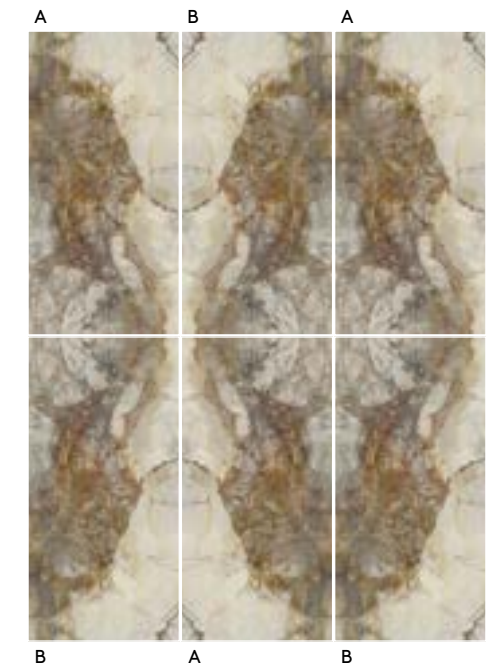

KI CARAMELLO RECT. 40X120. GOLD HARD POL RECT 120X280. GOLD HARD POL RECT 60X120.