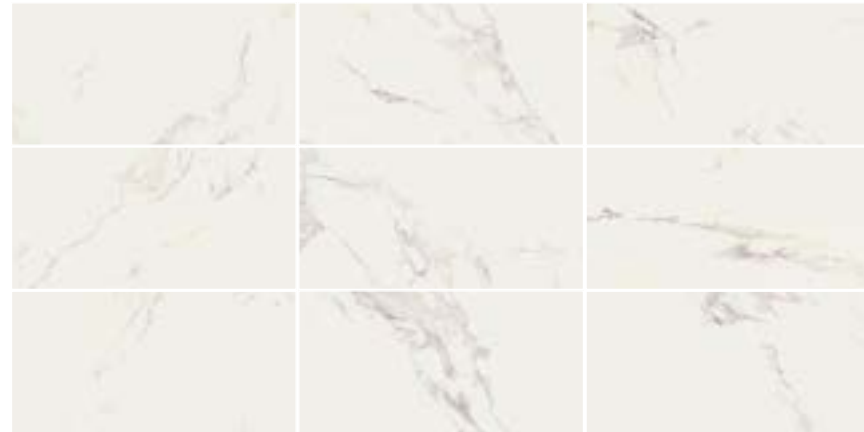

VARIACIÓN DE DISEÑO · GRAPHIC FACES

60X120 - 9 PIEZAS/9 PIÈCES/9 PIÈCES

RODAPIÉS · SKIRTING BOARDS

M ROD. MANDALAY WHITE
7.5 X 60 / 3" X 24" **K24/P**

E ROD. MANDALAY WHITE POL
7.5 X 60 / 3" X 24" **K29/P**

M ZANQUIN RECTO
7.5 X 60 / 3" X 24" **K09/P**

PELDAÑOS · STEPS

PELDAÑO RECTO MANDALAY
33 X 120 / 13" X 48" **K91/P**

CARACTERÍSTICAS TÉCNICAS · TECHNICAL CHARACTERISTICS

- **P** PORCELÁNICO / PORCELAIN TILES
  GRÈS CERÀME / FEINSTEINZEUG
- **V2** VARIACION LEVE / SLIGHT VARIATION
  LÈGERÈ VARIATION / LEICHT FARBSPIEL
- **E** RECTIFICADO / RECTIFIED
  RECTIFIÈ / KALIBRIERT
- **S** ANTIHIELO / FROST PROOF
  RÉSISTANT AU GEL / FROSTSCHUTZ

Para más información técnica, especificaciones e imágenes visite nuestra web
El embalaje de los artículos está sujeto a variaciones, para obtener el dato exacto y actual se recomienda consultar la web.
For more technical information, specifications and images, visit our website
The packing of our items is subject to variations. To get the most accurate and updated information, we recommend to check the website.
Pour plus d'informations techniques, de spécifications et de visuels, visitez notre site web
L'emballage des articles est sujet à variation, pour obtenir les données exactes et actuelles il est recommandé de consulter notre site web.