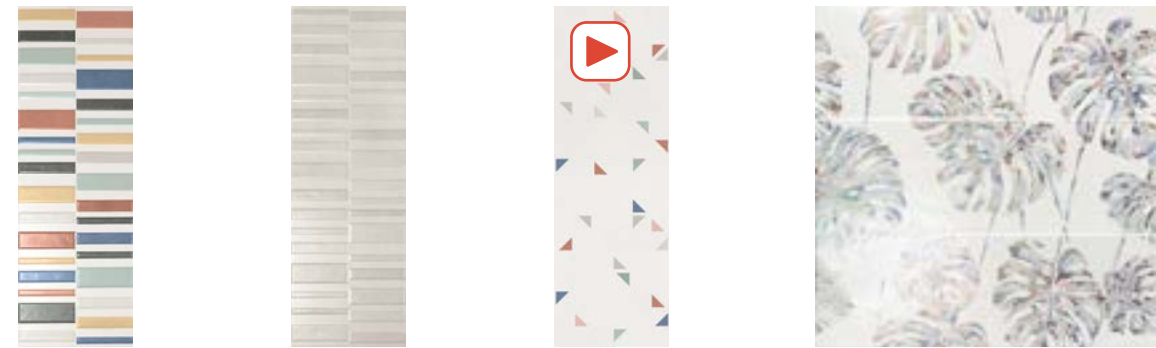

GAMY COCONUT MILK 25 X 75 / 10" X 30" P58/M
GAMY PEARL 25 X 75 / 10" X 30" P58/M
GAMY GREY 25 X 75 / 10" X 30" P58/M
GAMY PALLADIUM 25 X 75 / 10" X 30" P58/M
GAMY TERRACOTA 25 X 75 / 10" X 30" P58/M
GAMY BLUE 25 X 75 / 10" X 30" P58/M