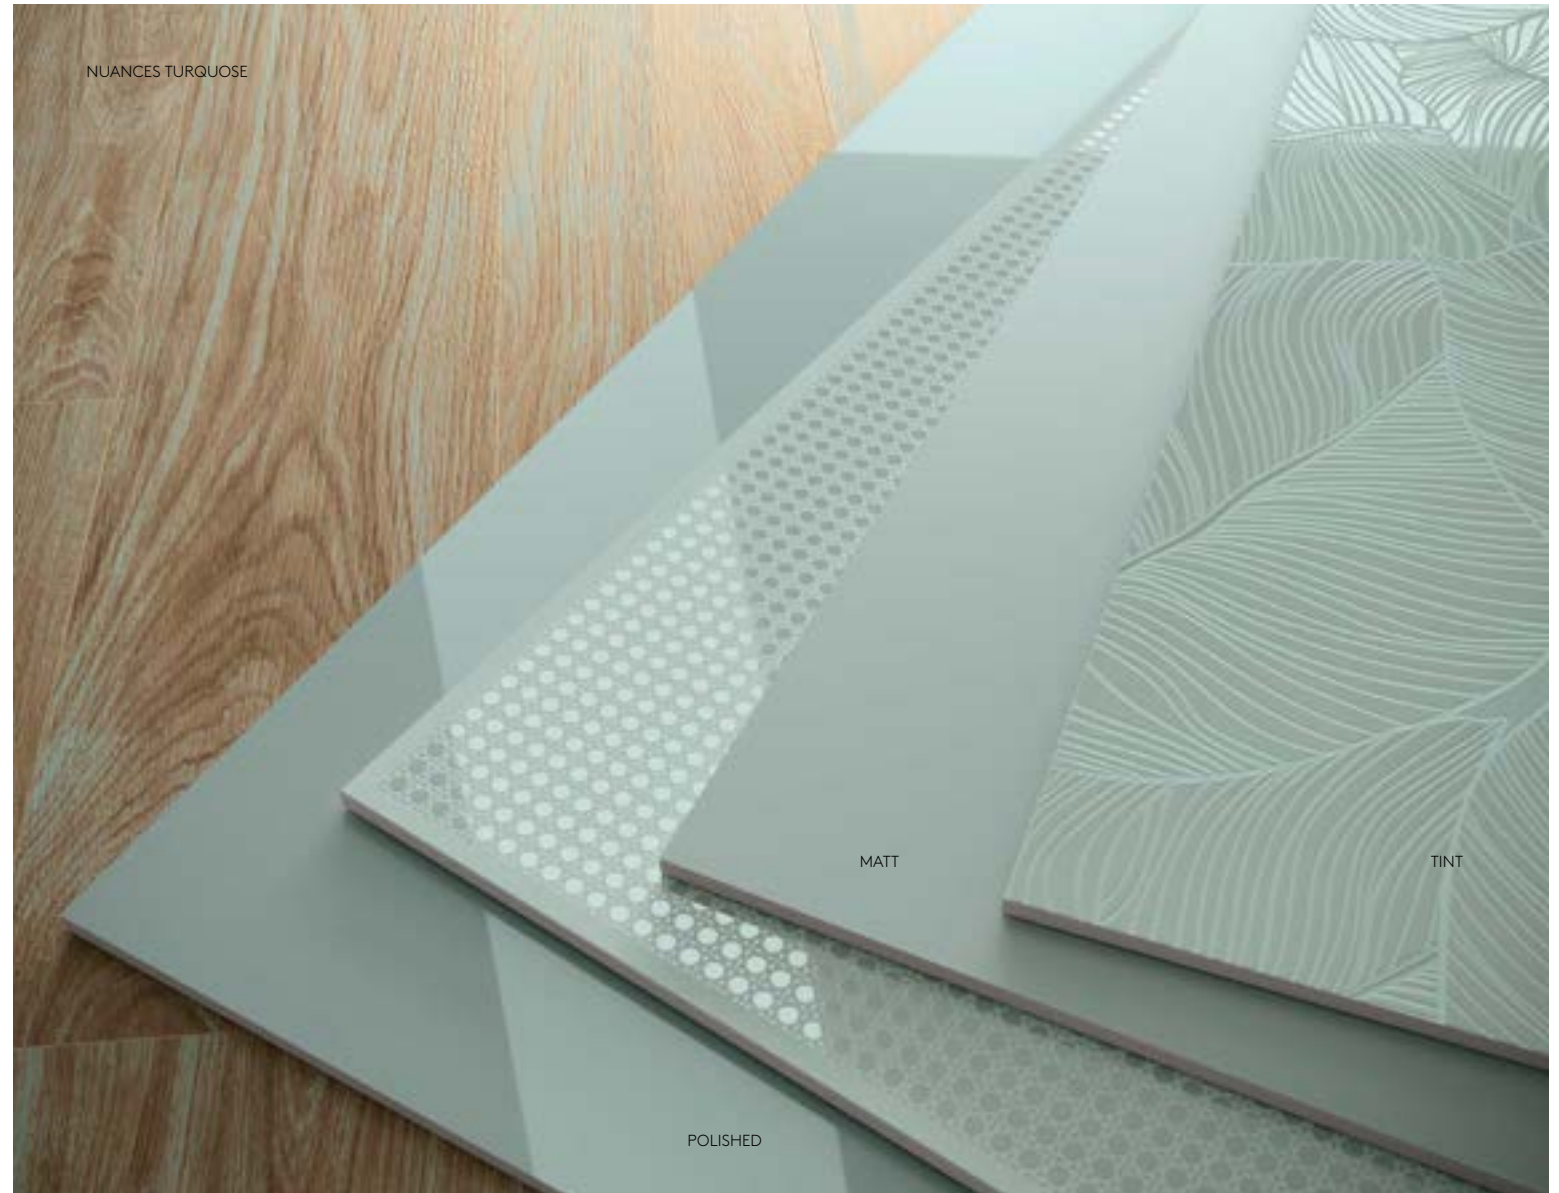

TURQUOISE MATT RECT 60X120, TURQUOISE POL RECT 60X120, WICKERTURQUOISE RECT 60X120, TINT TURQUOISE POL RECT 60X120, NUANCES TURQUOISE RECT 20X120.