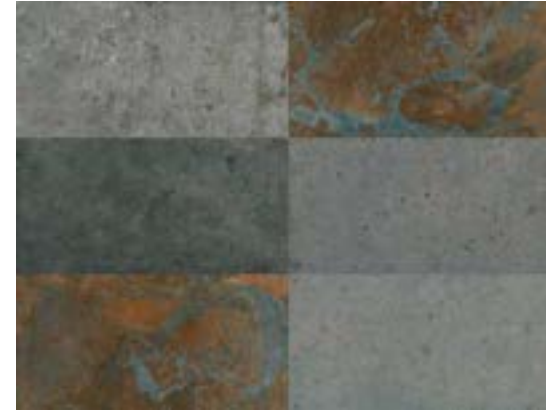

PIERRE DE BALI MIX
30 X 60 / 12" X 24" J27/M

C3 R11 ANTI-SLIP PIERRE DE BALI MIX
30 X 60 / 12" X 24" N79/M