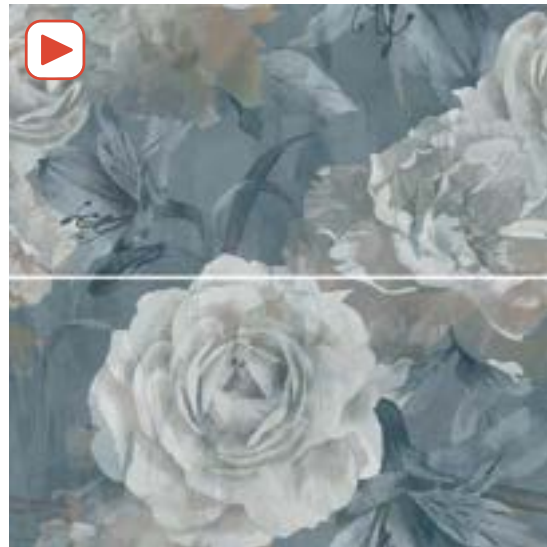

M V1 DECOR SET(2) AUTUMN
60 X 120 / 24" X 48" K95/P

DECOR SET(2) WINTER 60X120; TAPESTRY PUMICE RECT 60X120; PUMICE MATT RECT 60X120.