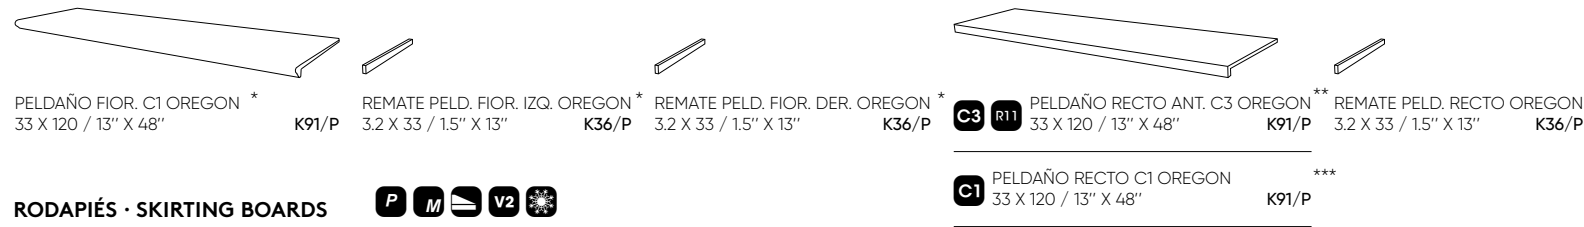

C2 OREGON GRIS RECT
20 X 120 / 8" X 48" **R52/M**

C3 R11 ANTI-SLIP OREGON GRIS RECT
20 X 120 / 8" X 48" **N72/M**

C2 OREGON NOGAL RECT
20 X 120 / 8" X 48" **R52/M**

C3 R11 ANTI-SLIP OREGON NOGAL RECT
20 X 120 / 8" X 48" **N72/M**

C2 OREGON ROBLE RECT
20 X 120 / 8" X 48" **R52/M**

C3 R11 ANTI-SLIP OREGON ROBLE RECT
20 X 120 / 8" X 48" **N72/M**

C2 OREGON HAYA RECT
20 X 120 / 8" X 48" **R52/M**

C2 OREGON WENGUE RECT
20 X 120 / 8" X 48" **R52/M**

PB STEP GRIS RECT
30 X 90 / 12" X 36" **N52/M**

PB STEP NOGAL RECT
30 X 90 / 12" X 36" **N52/M**

PB STEP ROBLE RECT
30 X 90 / 12" X 36" **N52/M**

PELDAÑOS · STEPS

* DISPONIBLE EN TODOS LOS COLORES / AVAILABLE IN ALL COLORS
** DISPONIBLE EN / AVAILABLE IN: GRIS / NOGAL / ROBLE
*** DISPONIBLE EN / AVAILABLE IN: HAYA / NOGAL / ROBLE

RODAPIÉS · SKIRTING BOARDS

* DISPONIBLE EN TODOS LOS COLORES / AVAILABLE IN ALL COLORS
** DISPONIBLE EN / AVAILABLE IN: GRIS / NOGAL / ROBLE