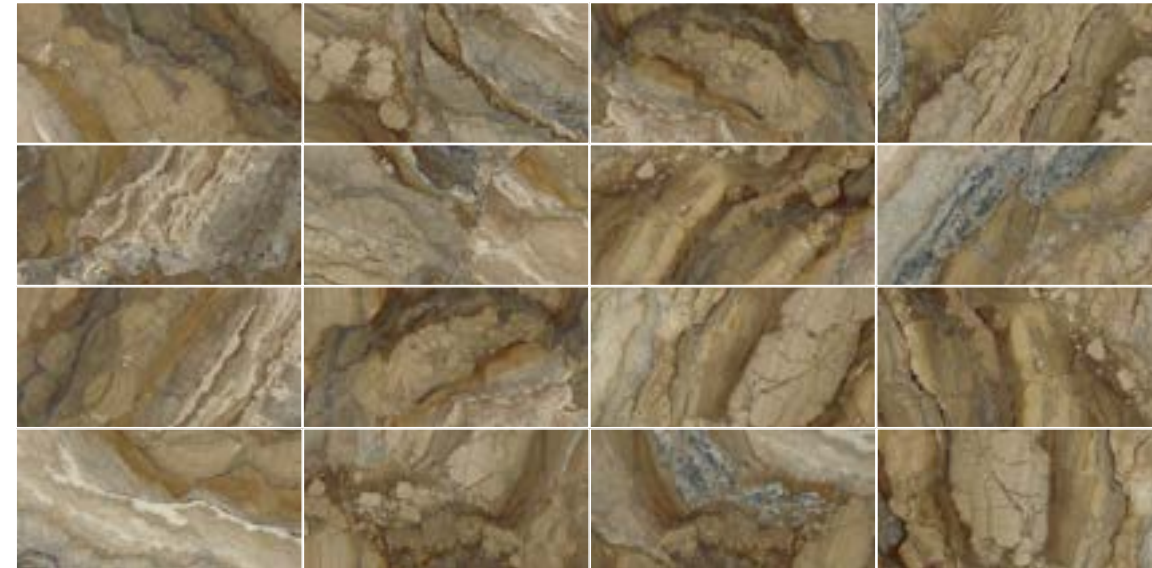

VARIACIÓN DE DISEÑO · GRAPHIC FACES

120X120 - 8 PIEZAS/8 PIECES/8 PIÈCES
60X120 - 16 PIEZAS/16 PIECES/16 PIÈCES

CARACTERÍSTICAS TÉCNICAS · TECHNICAL CHARACTERISTICS

- **P** PORCELÁNICO/PORCELAIN TILES
  GRÈS CERÁME/FEINSTEINZEUG
- **G** GRANILLA PULIDA/GRAIN POLISHED
  GRAIN POLI/TECHNISCHES POLIERTES FEINSTEINZEUG
- **RECT** RECTIFICADO/RECTIFIED
  RECTIFIÉ/KALIBRIERT
- **V2** VARIACION LEVE/SLIGHT VARIATION
  LÉGERÉ VARIATION/LEICHT FARBSPIEL
- **SNOW** ANTIHIELO/FROST PROOF
  RÉSISTANT AU GEL/FROSTSCHUTZ
- **RU4** USO RECOMENDADO/RECOMMENED USE - RU4

Para más información técnica, especificaciones e imágenes visite nuestra web
El embalaje de los artículos está sujeto a variaciones, para obtener el dato exacto y actual se recomienda consultar la web.
For more technical information, specifications and images, visit our website
The packing of our items is subject to variations. To get the most accurate and updated information, we recommend to check the website.
Pour plus d'informations techniques, de spécifications et de visuels, visitez notre site web
L'emballage des articles est sujet à variation, pour obtenir les données exactes et actuelles il est recommandé de consulter notre site web.