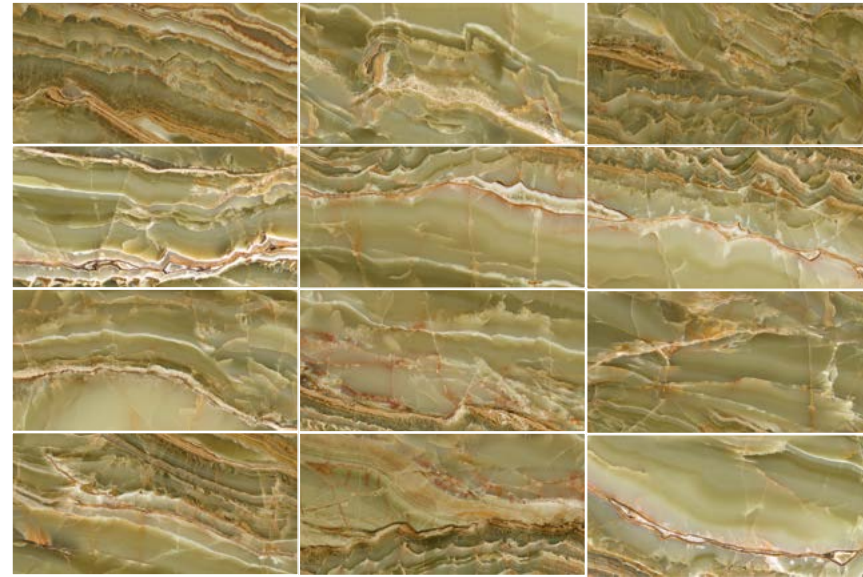

VARIACIÓN DE DISEÑO · GRAPHIC FACES

60X120 - 12 PIEZAS/12 PIECES/12 PIÈCES