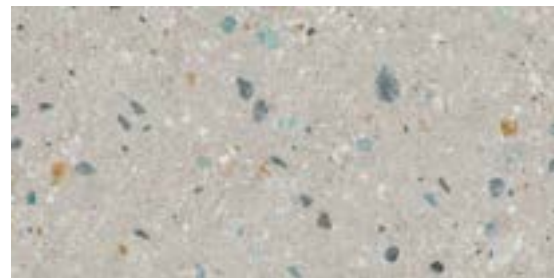

M **R10** **RU5** CEPP0 FANTASY RECT
60 X 120 / 24" X 48" **L73/M**

*R10 **RU4** CEPP0 FANTASY LAP RECT
60 X 120 / 24" X 48" **L74/M**